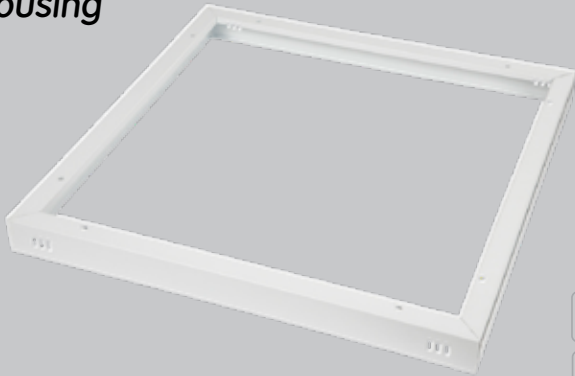

CRI 80+

Sac
Gövde

CE

Tin
Housing

60x60 Sıvaüstü

Demonte Kasa

60x60 Surface Mount
Housing**A8056****3,95\$**

60