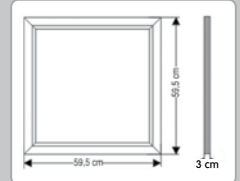

36W

SMD
LED

2700 lm

IP 20

10

CRI 80+

Sac
Gövde

CE

Tin
Housing