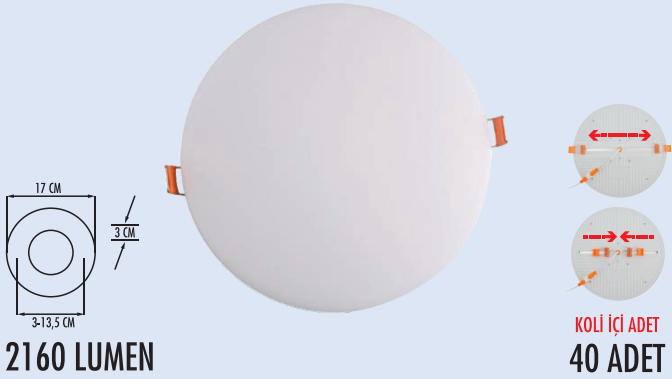

24W AYARLANABİLİR BACKLIGHT LÜX PANEL LP 2430